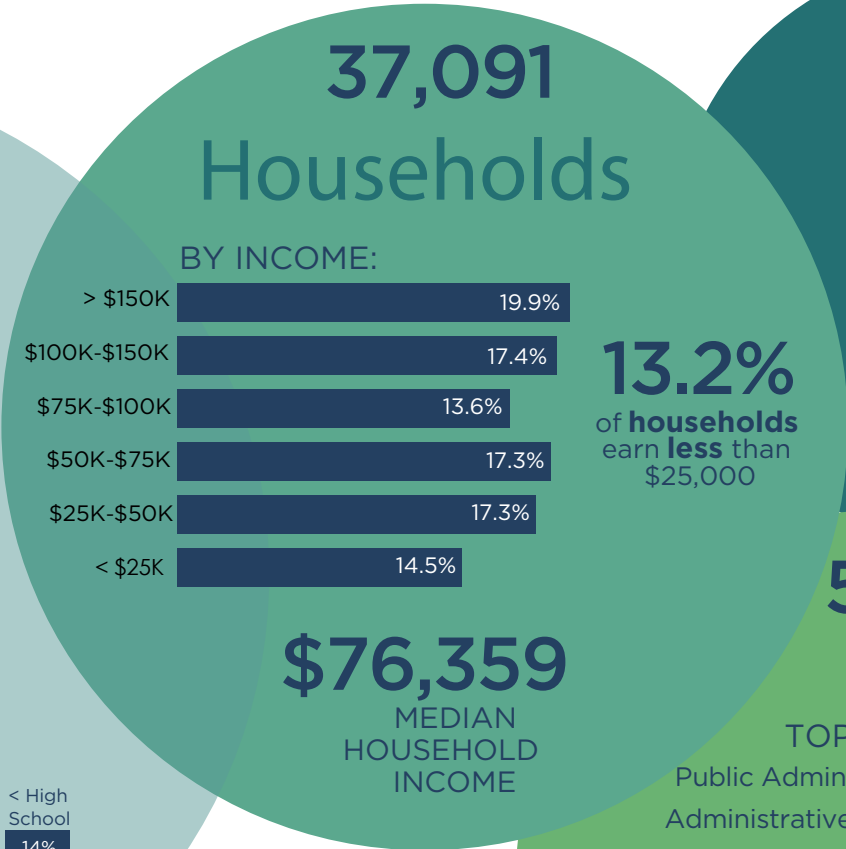

SONOMA COUNTY
SUPERVISORIAL 5
 DISTRICT

2024
 projections

SOURCES:
 U.S. Census Bureau
 ESRI Business Analyst Online
 Design Source: IAE Regional
 Infographic Series, LAEDC