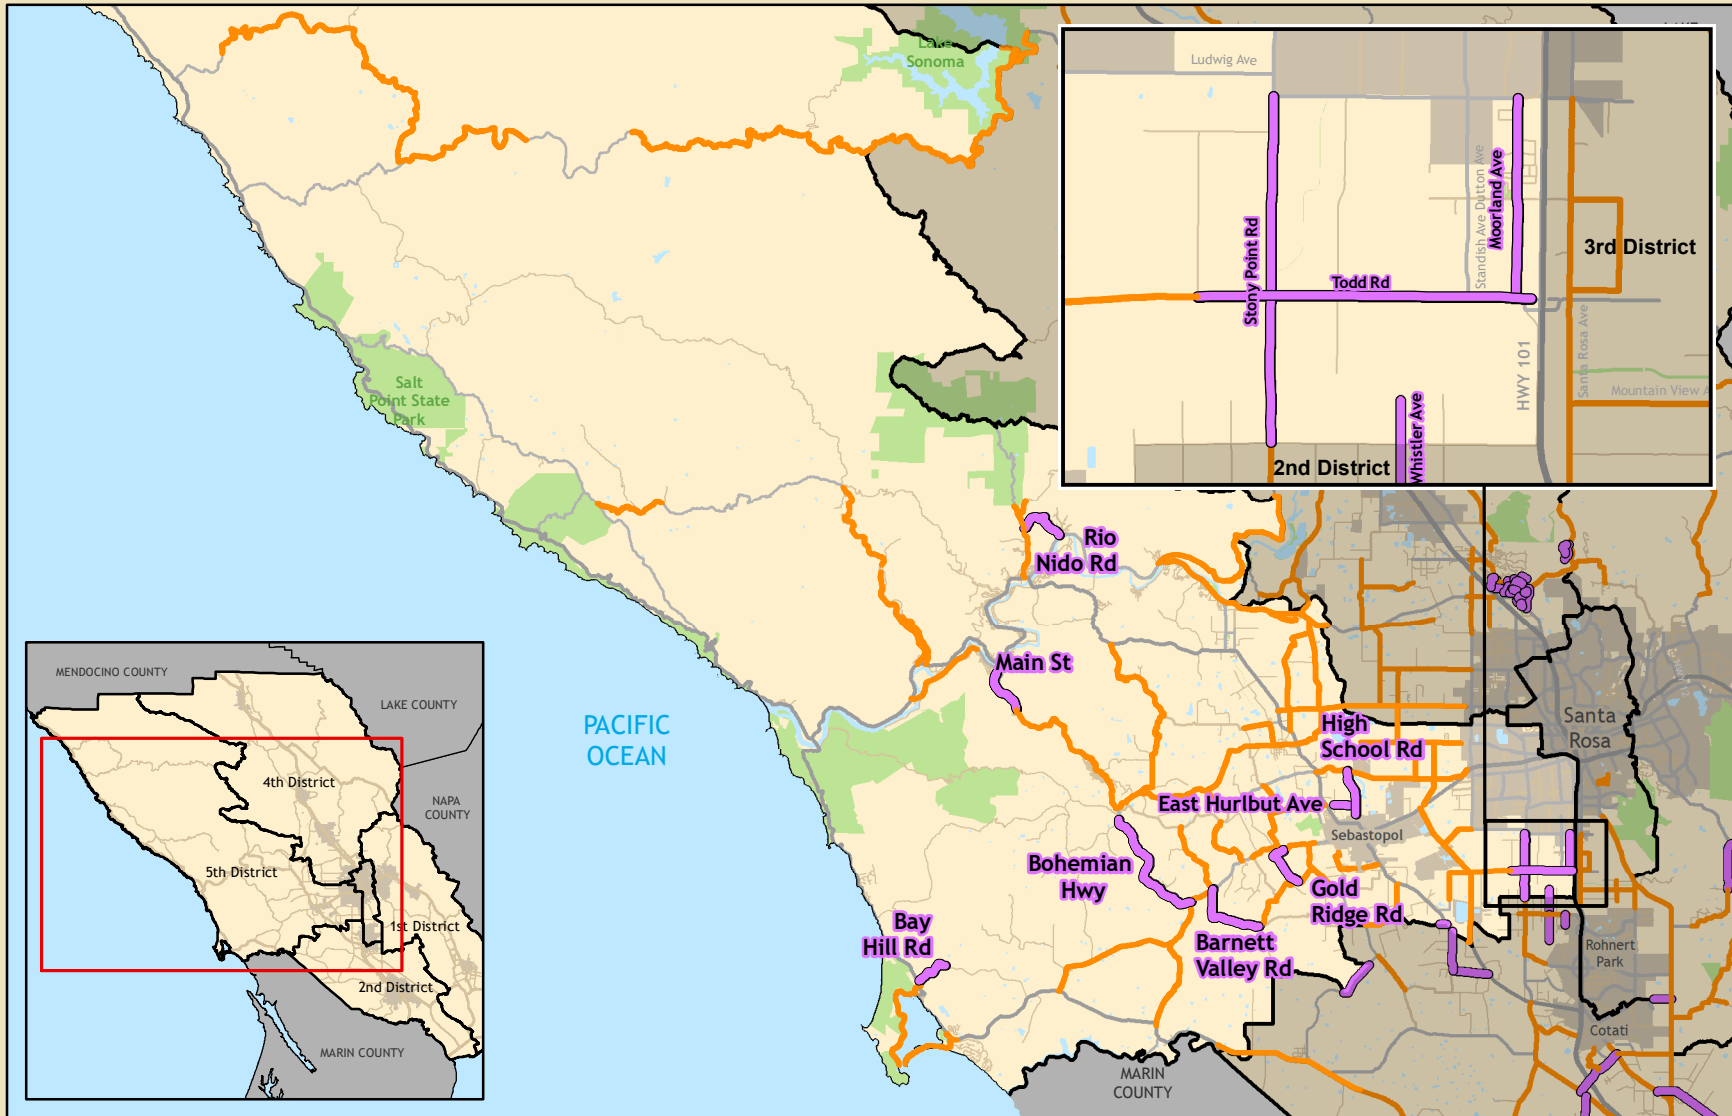

PAVEMENT PLANS & CONSTRUCTION

District 5

County of Sonoma
Department of Transportation and Public Works

Road Paving Projects

— 2013-2019 — Planned